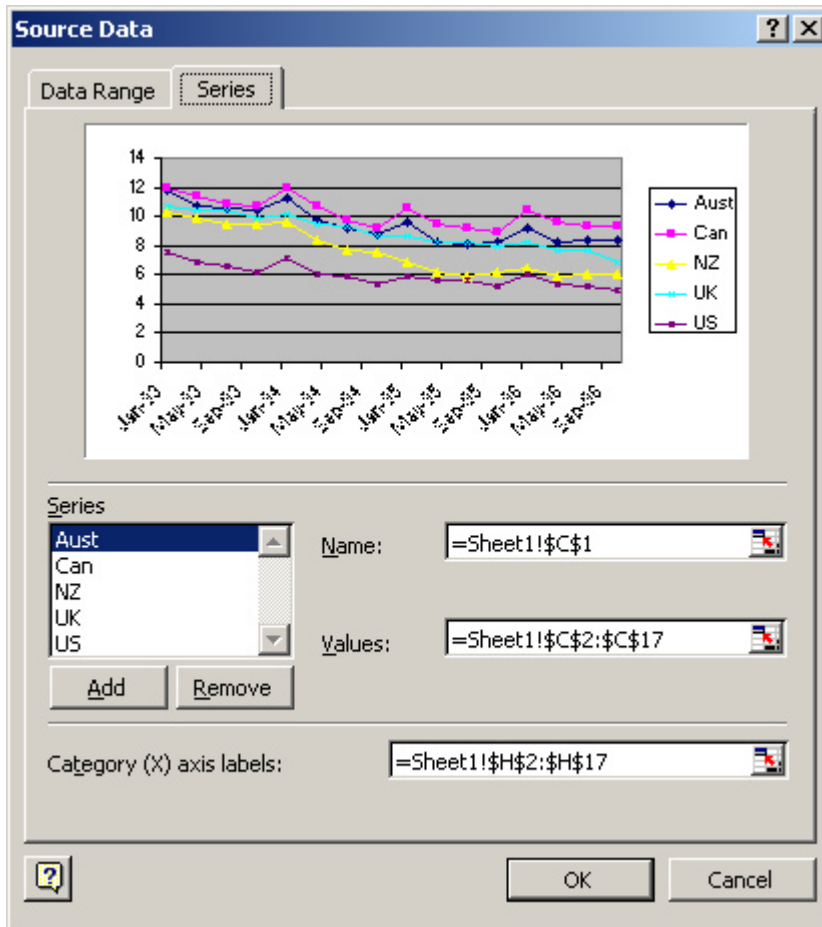

MATH 124 – Hint for Assignment 2
bolstad_math124@bmbolstad.com
<http://math124sfsu.bmbolstad.com>

The screenshot below is a helpful hint for assignment 2.

Key field is the “Category (X) axis labels”. You should manually type in entries into the cells H2:H17 for the labels that you want on the X-axis